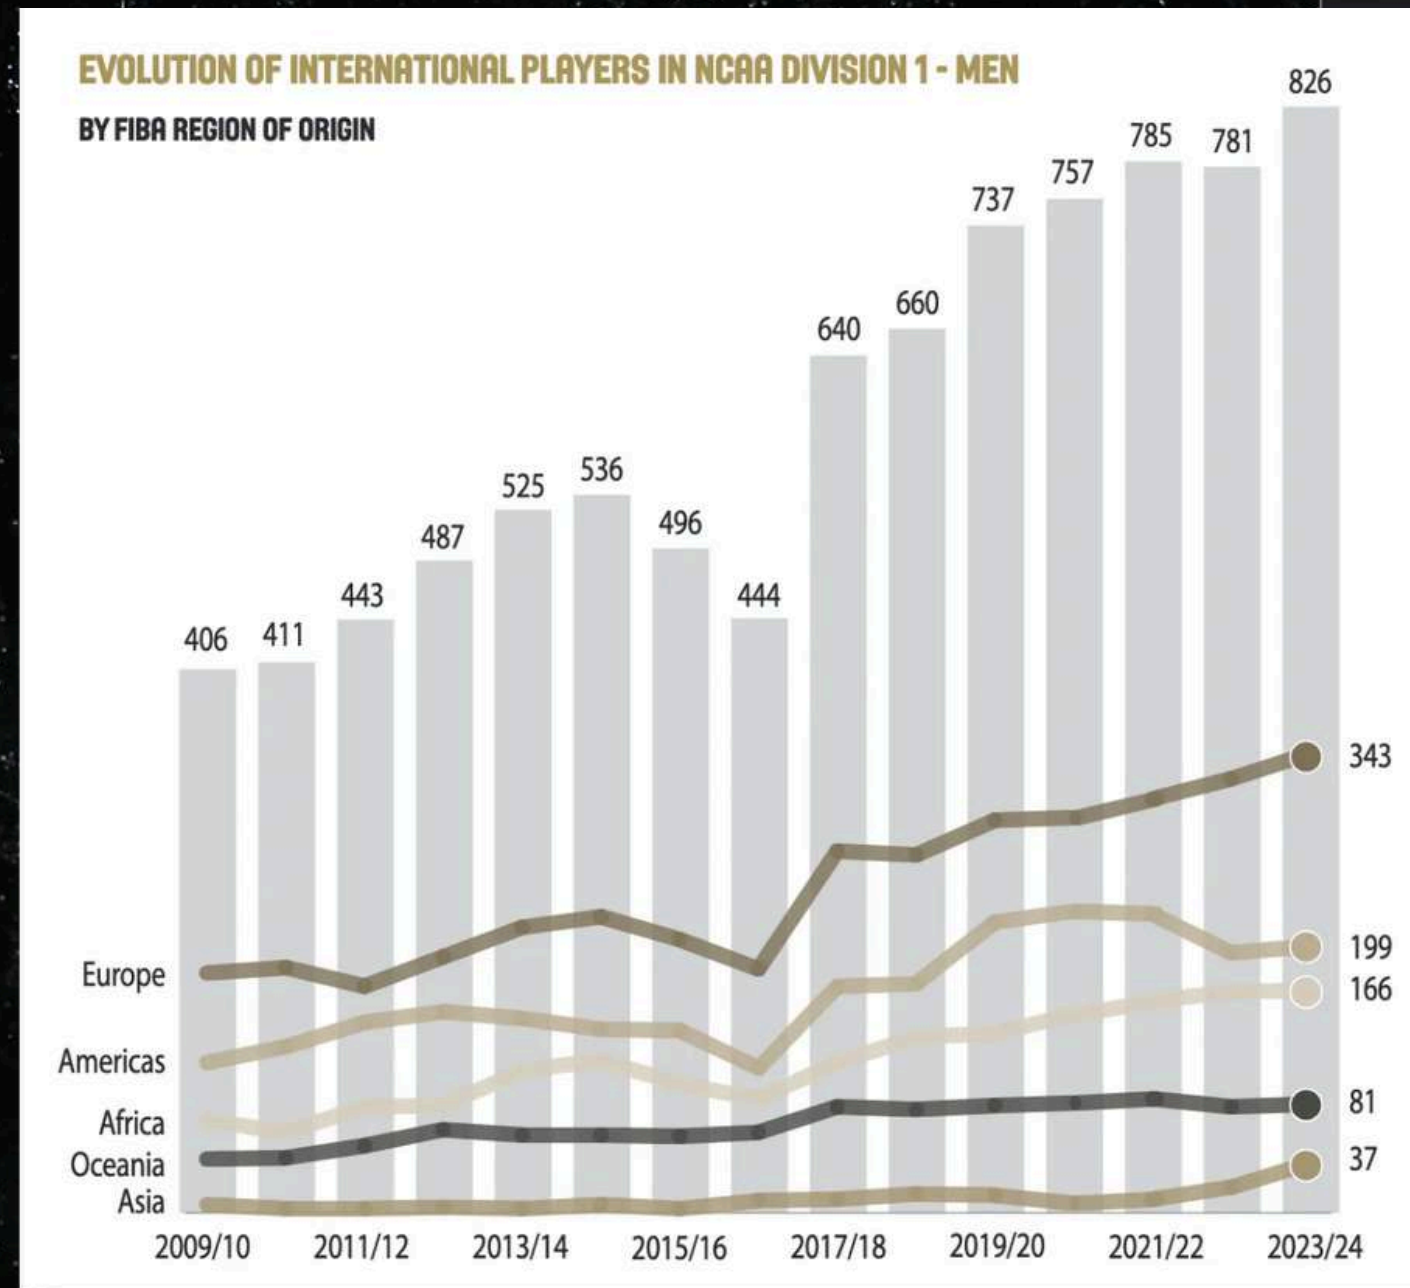

WHY IS THIS NEEDED?

- INTERNATIONAL NCAA ATHLETES ↑ 25% IN LAST DECADE.
- NIL MARKET PROJECTED AT $1.5B+ BY 2026.
- INTERNATIONAL PLAYERS AMONG TOP NIL EARNERS.

THE RISE OF INTERNATIONAL TALENT IS UNDENIABLE. BUT THERE IS A LACK OF STRUCTURE. WE CAN SOLVE THIS.

POWERED BY